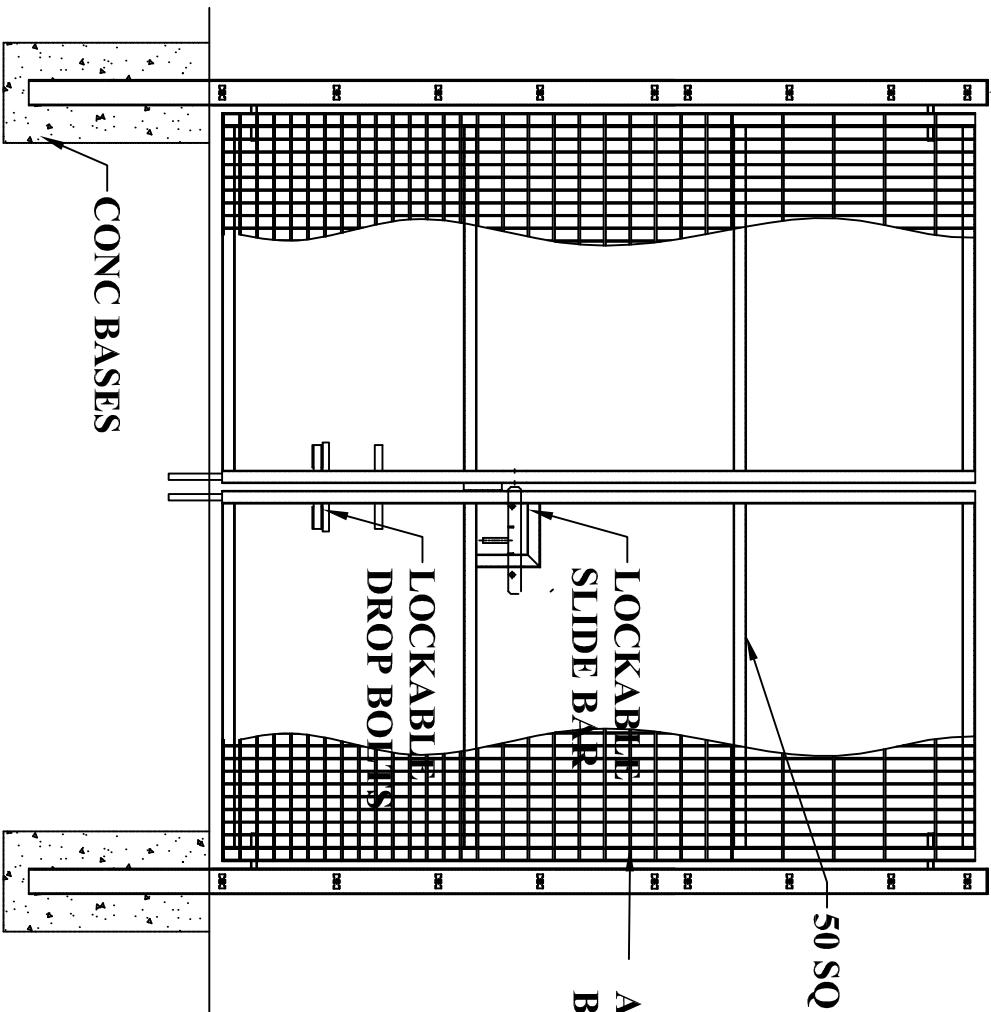

100/150 SQ HS

ARENA SUPREME 868
BALLSTOP PANEL

PLEASE NOTE:
THIS DRAWING IS A TYPICAL REPRESENTATION
FOR FULL SYSTEM DETAIL REFER TO
SPEC GENERATOR / BROCHURE

DWG No - NK / A / BSP / 3

THIS DRAWING IS A TYPICAL REPRESENTATION AND MUST NOT BE SCALED.