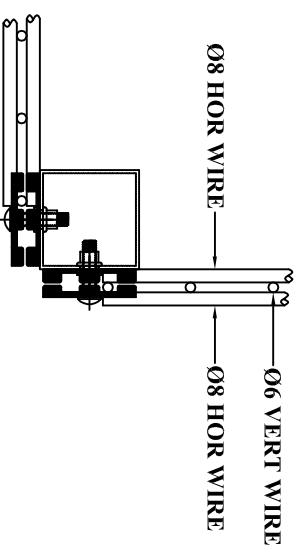

STANDARD INTERMEDIATE POST CONFIGURATION

STANDARD CORNER POST CONFIGURATION

DWGC No - NK / A / BS / 2

THIS DRAWING IS A TYPICAL REPRESENTATION AND MUST NOT BE SCALED.

Belfast office
40 Trafalcock Road
Carrickfergus
Co. Antrim
BT38 7NU
t: 028 9335 1172
f: 028 9336 4336
e: mail@nkfencing.com
w: www.nkfencing.com