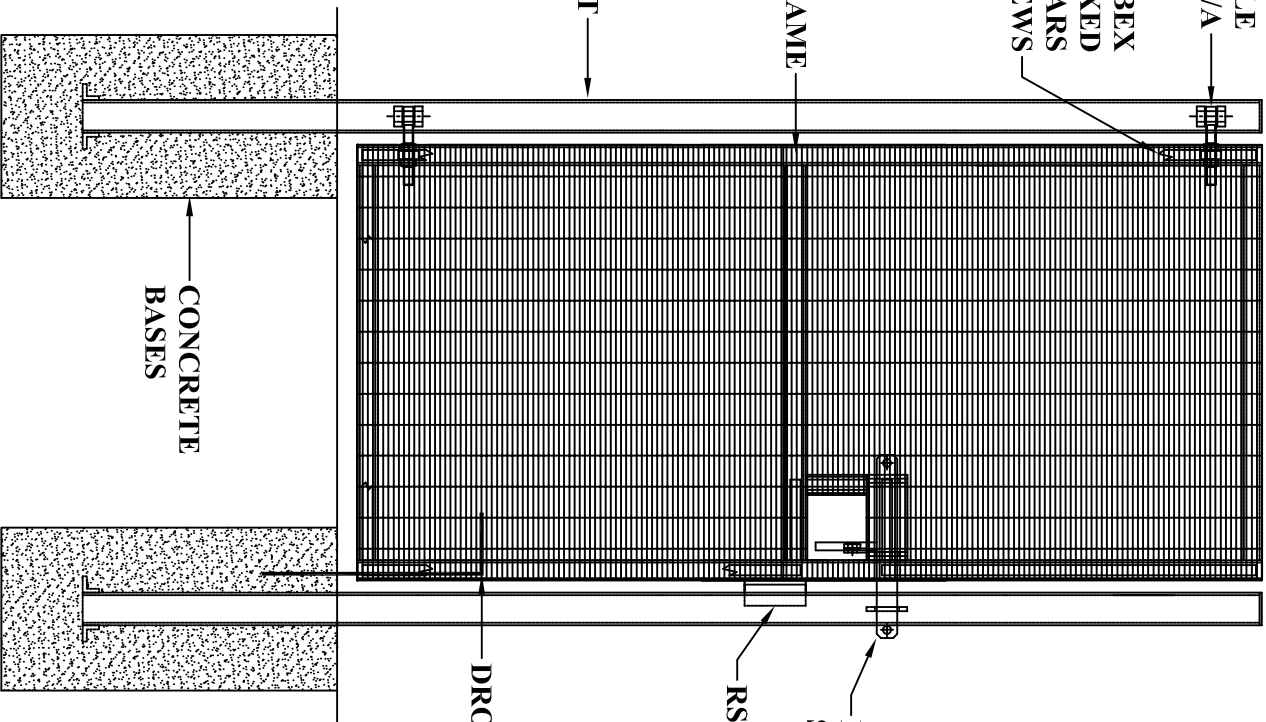

OUTSIDE

PLEASE NOTE:
THIS DRAWING IS A TYPICAL REPRESENTATION
FOR FULL SYSTEM DETAIL REFER TO
SPEC GENERATOR / BROCHURE

GATE HEIGHTS IN EXCESS OF 2.4m
UTILISE MORE THAN ONE PANEL
THIS IS KNOWN AS 'MULTILIFT'

NK ADJUSTABLE
 HINGE TYPE 1/A
 NK IBEX
 SECURITY PANEL FIXED
 USING 25X5 CLAMPBARS
 & TEKSCREWS

50X50 RHS FRAME

RHS GATE POST

DROPBOLT

LOCKABLE
 SLIPBOLT

RSA SLAMPLATE

NK IBEX® SECURITY - TYPICAL SINGLE GATE ELEVATION