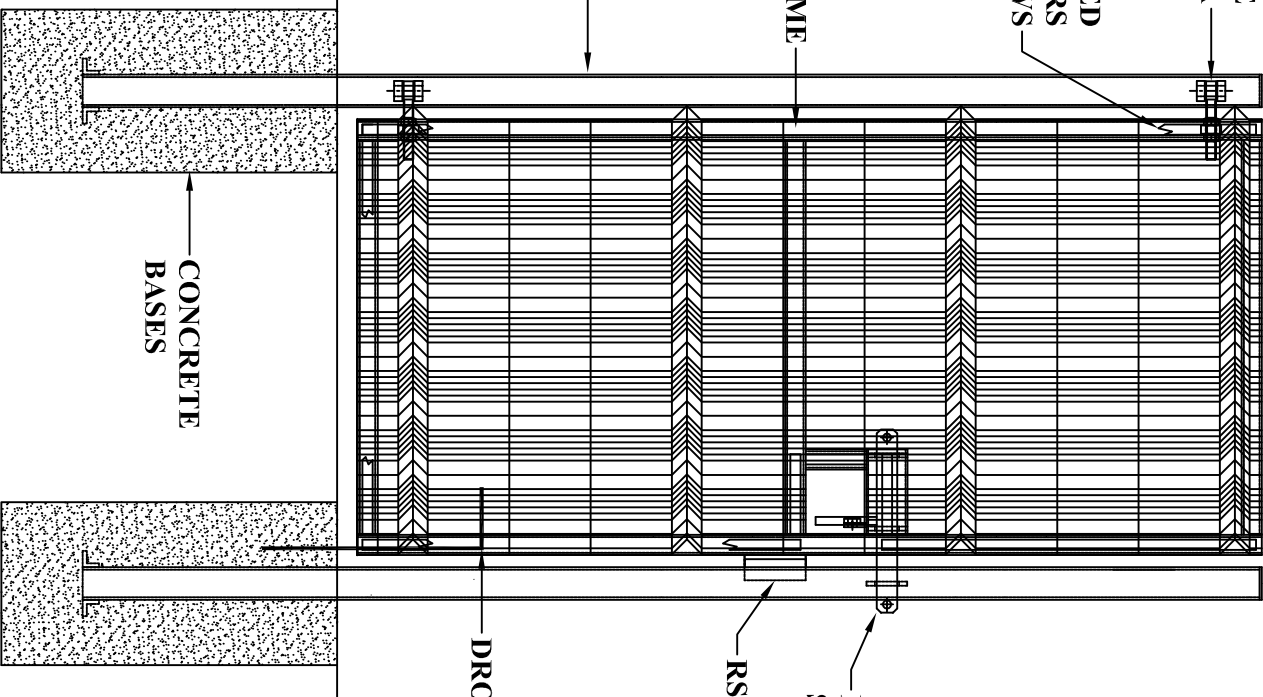

OUTSIDE

PLEASE NOTE:
 THIS DRAWING IS A TYPICAL REPRESENTATION
 FOR FULL SYSTEM DETAIL REFER TO
 SPEC GENERATOR / BROCHURE

GATE HEIGHTS IN EXCESS OF 2.4m
 UTILISE MORE THAN ONE PANEL
 THIS IS KNOWN AS 'MULTILIFT'

NK ADJUSTABLE
 HINGE TYPE 1/A
 IBEX VOGUE PANEL FIXED
 USING 25X5 CLAMPBARS
 & TEKSCREWS

50X50 RHS FRAME

RHS GATE POST

LOCKABLE
 SLIPBOLT

RSA SLAMPPLATE

DROPBOLT

CONCRETE
 BASES

NK IBEX® VOGUE - TYPICAL SINGLE GATE ELEVATION