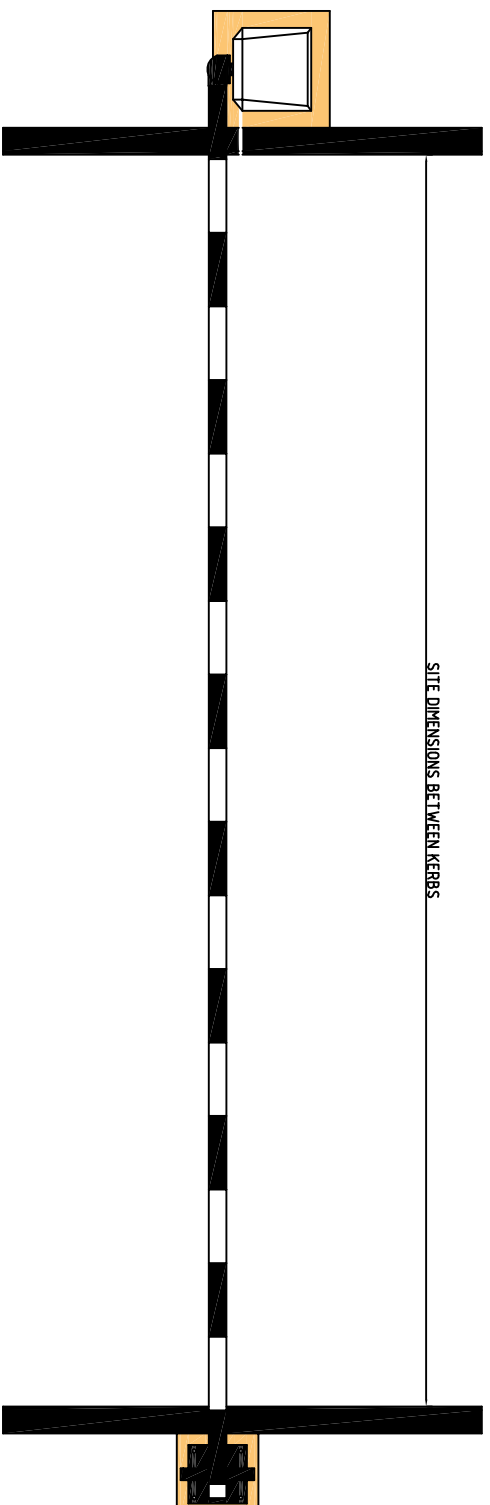

PF6000s AUTOMATIC RAISE ARM BARRIER

OVERALL POLE LENGTH USUALLY 3 - 6 METRES

NK AUTOMATIC RAISE ARM BARRIER (WITH PLAIN POLE)

PLEASE NOTE:
THIS DRAWING IS A TYPICAL REPRESENTATION
FOR FULL SYSTEM DETAIL. REFER TO
SPEC GENERATOR / BROCHURE

DWG No - NK / RBB / 1
THIS DRAWING IS A TYPICAL REPRESENTATION AND MUST NOT BE SCALED.

NK FENCING

Belfast office
60 Blackrock Road
Belfast
Co. Antrim
BT9 7NU
T: 028 8638 1172
E: info@nkfencing.com
W: www.nkfencing.com