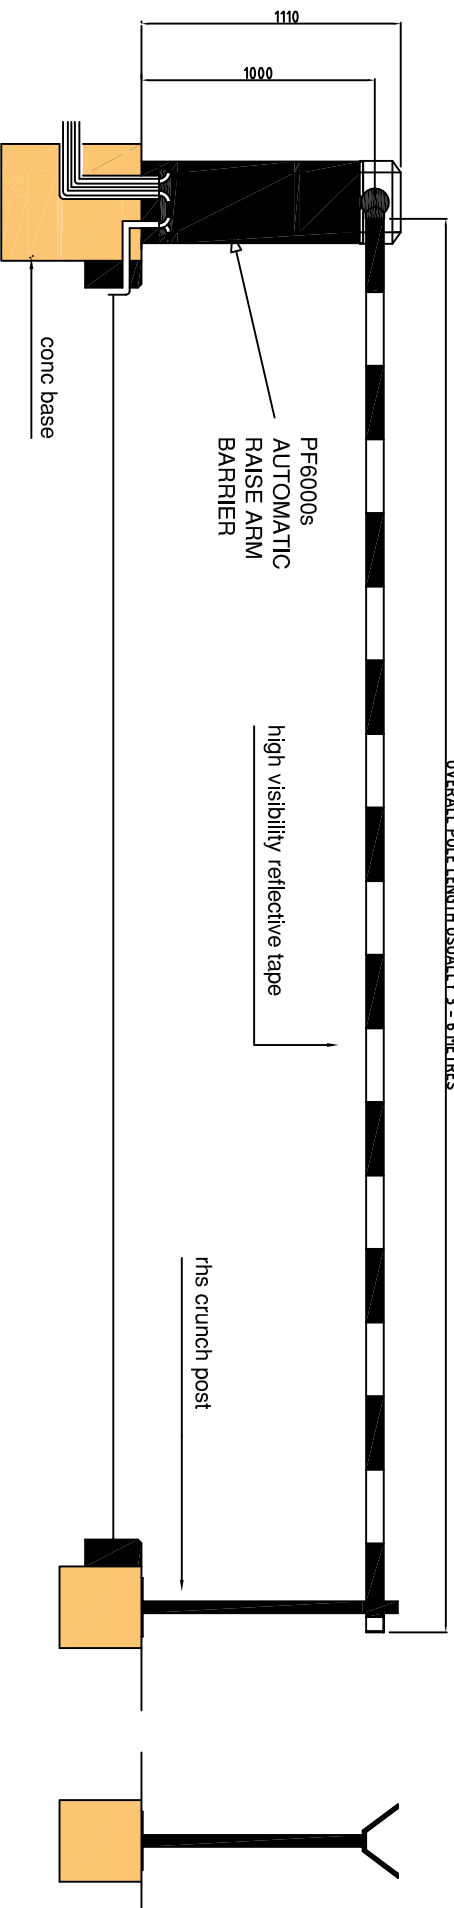

PF6000s AUTOMATIC RAISE ARM BARRIER

OVERALL POLE LENGTH USUALLY 3 - 6 METRES

NK AUTOMATIC RAISE ARM BARRIER (WITH PLAIN POLE)

PLEASE NOTE:
THIS DRAWING IS A TYPICAL REPRESENTATION
FOR FULL SYSTEM DETAIL. REFER TO
SPEC GENERATOR / BROCHURE

DWG No - NK / RBB / 1
THIS DRAWING IS A TYPICAL REPRESENTATION AND MUST NOT BE SCALED.

NK FENCING

Belfast office
60 Blackrock Road
Belfast
Co. Antrim
BT9 7NU
T: 028 8638 1172
E: info@nkfencing.com
W: www.nkfencing.com