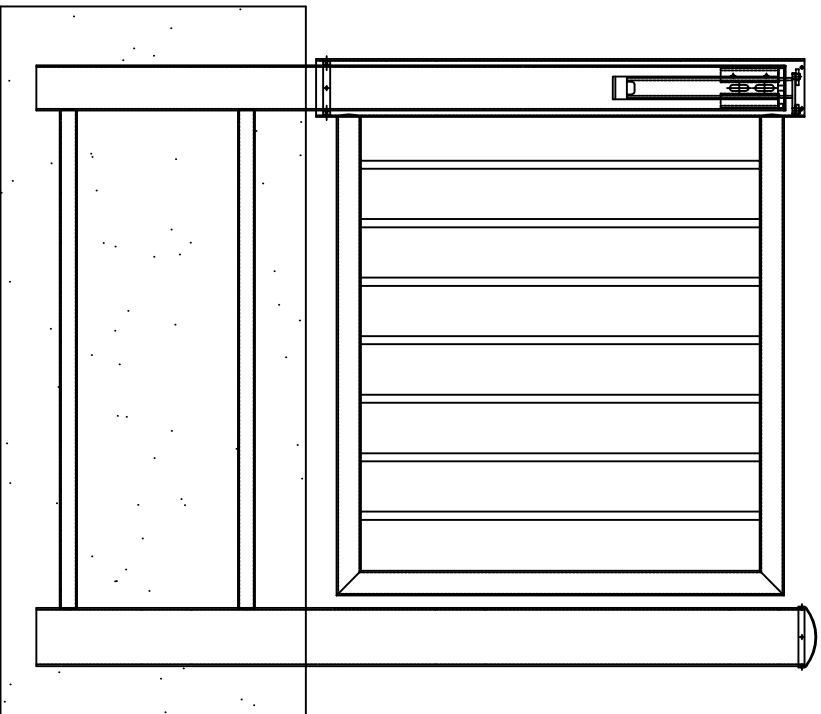

VANDAL RESISTANT
SELF CLOSING MECHANISM TYPE SCI

NK BARINFILL SELF CLOSING SAFETY GATE

PLEASE NOTE:
THIS DRAWING IS A TYPICAL REPRESENTATION
FOR FULL SYSTEM DETAIL REFER TO
SPEC GENERATOR / BROCHURE

DWG No - NK / SCG / 3