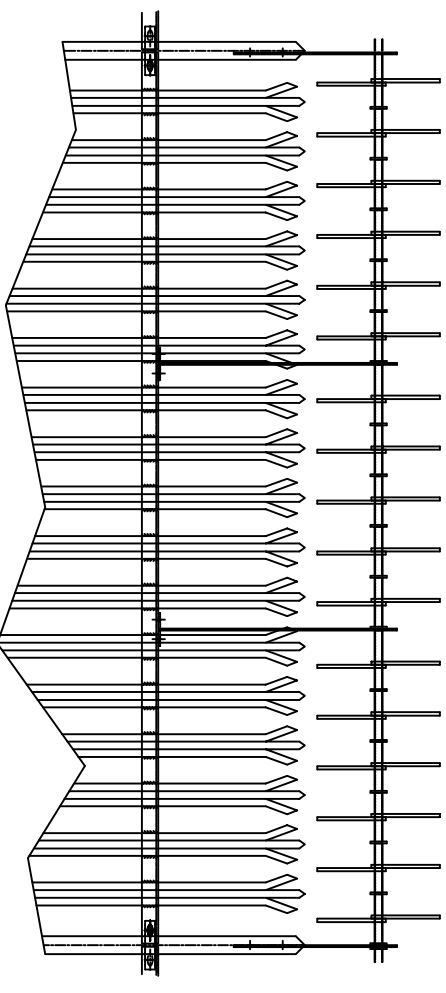

NK TOPSPIKE
BOLTED TO TOP OF WALL

NK TOPSPIKE
BOLTED TO TOP OF PALISADE

DWG No - NK / TS / 1
THIS DRAWING IS A TYPICAL REPRESENTATION AND MUST NOT BE SCALED.

PLEASE NOTE:
THIS DRAWING IS A TYPICAL REPRESENTATION
FOR FULL SYSTEM DETAIL REFER TO
SPEC GENERATOR / BROCHURE